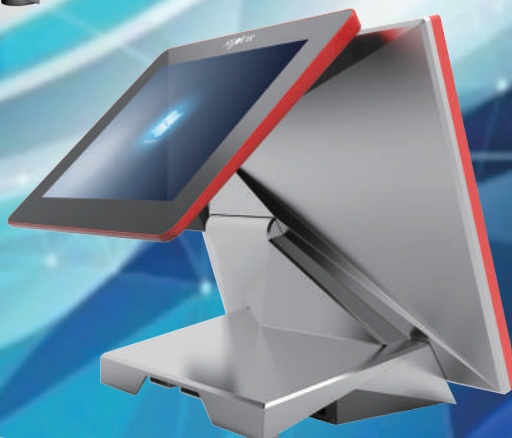

Vertu 5

SE**N**OR

SENR TECH CO., LTD.

V5 series features a brand new concept to present an ultra-narrow bezel screen and sleek exterior design with colorful bezel and casing to represent your elegant style. The V5 is an energy-efficient solution of compact construction with fanless mechanism fitted in a high-performing system enabling for a quiet, highly reliable and stylish operation.

The standard version includes an internal Half-Slim SSD, with optional storage expansion of a 2nd SSD (Optional: internal mSATA or Half-Slim SSD). This is simple add-on port that can support RAID 1 Disk Mirroring functionality, thereby ensuring the safety of each transaction data.

The V5 offers support panel in a new edge to edge design, featuring a mix & match range of modular colored bezel frames; creating a visually pleasing appeal.

V5 is the ideal companion for all requirements of hospitality and retail business industries specialists.

- Intel Celeron Processor (V5e) and 6th Core i (V5s) platforms
- Optional storage expansion of a 2nd SSD (Optional: internal mSATA or Half-Slim SSD). Simple add-on port that can support RAID 1Disk Mirroring functionality
- Tool-free replaceable colorful bezel with full flat touch screen
- Folded flat or adjusted to all viewing angles from flat to 90°
- Easy tilt and swivel adjustment
- Variety POS peripherals
- Ventless and Fanless
- Various I/O Ports option
- Capacitive sensor power switch
- Water and dust proof